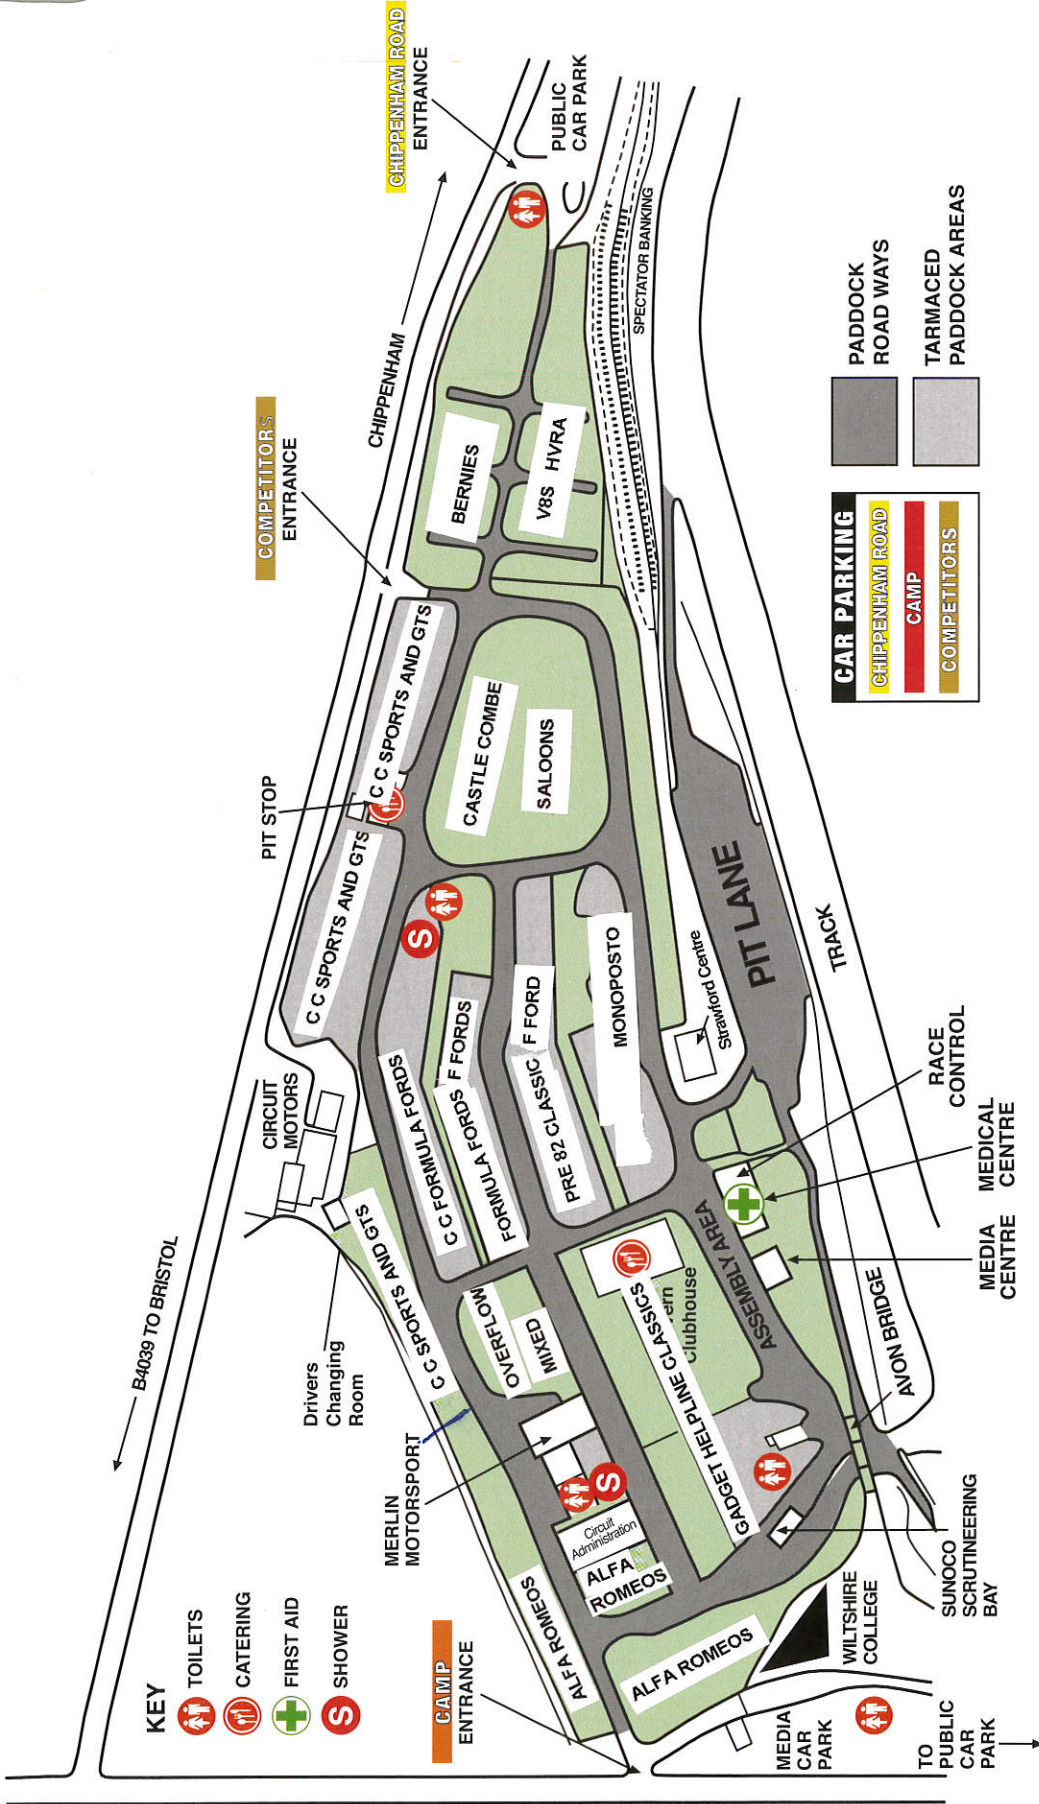

PADDOCK ACCESS SHOULD BE FROM 6PM ON SATURDAY 6TH OCTOBER

**CIRCUIT
PADDOCK
MAP**

CASTLE COMBE CHAMPIONSHIP FINALS SUNDAY 7TH OCTOBER 2012

Castle Combe Circuit Ltd

Phone: 01249 782417 Fax: 01249 782392

www.castlecombecircuit.co.uk