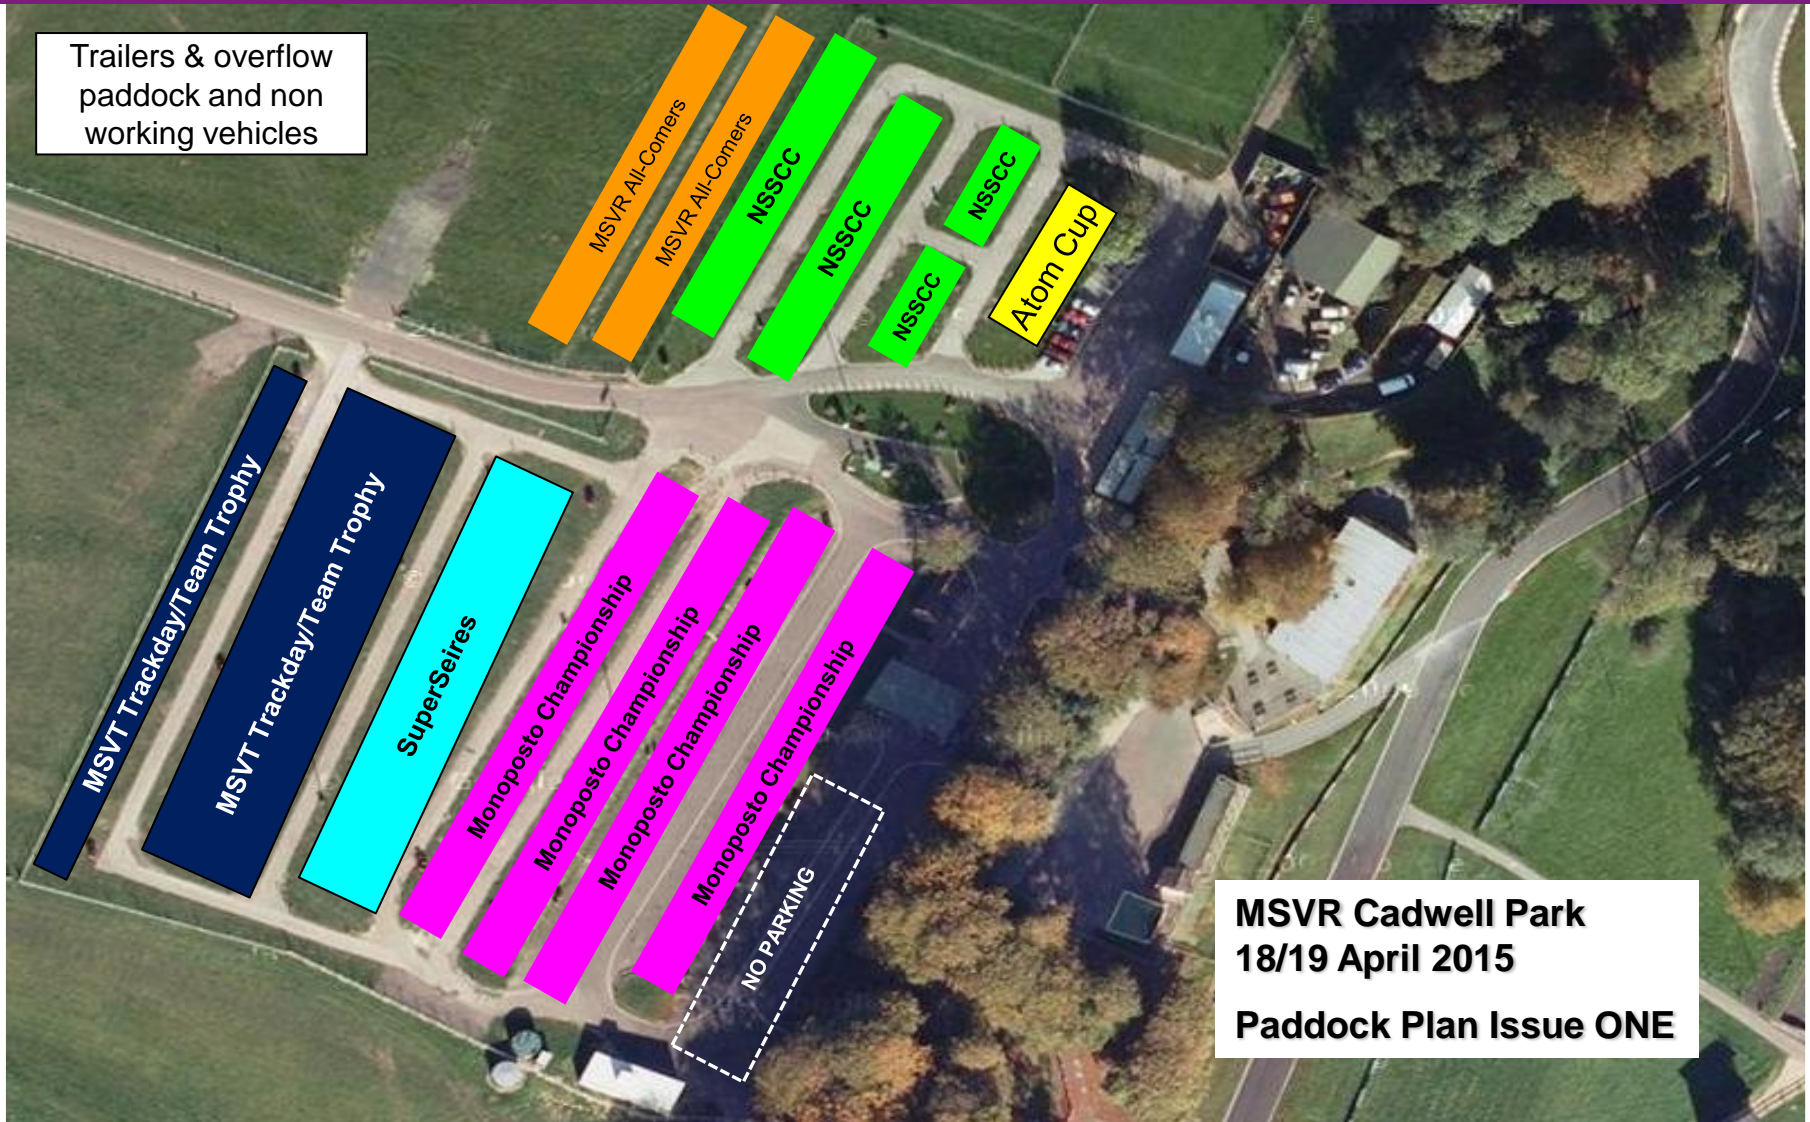

MOTORSPORT VISION RACING

Trailers & overflow
paddock and non
working vehicles

MSVR Cadwell Park
18/19 April 2015

Paddock Plan Issue ONE